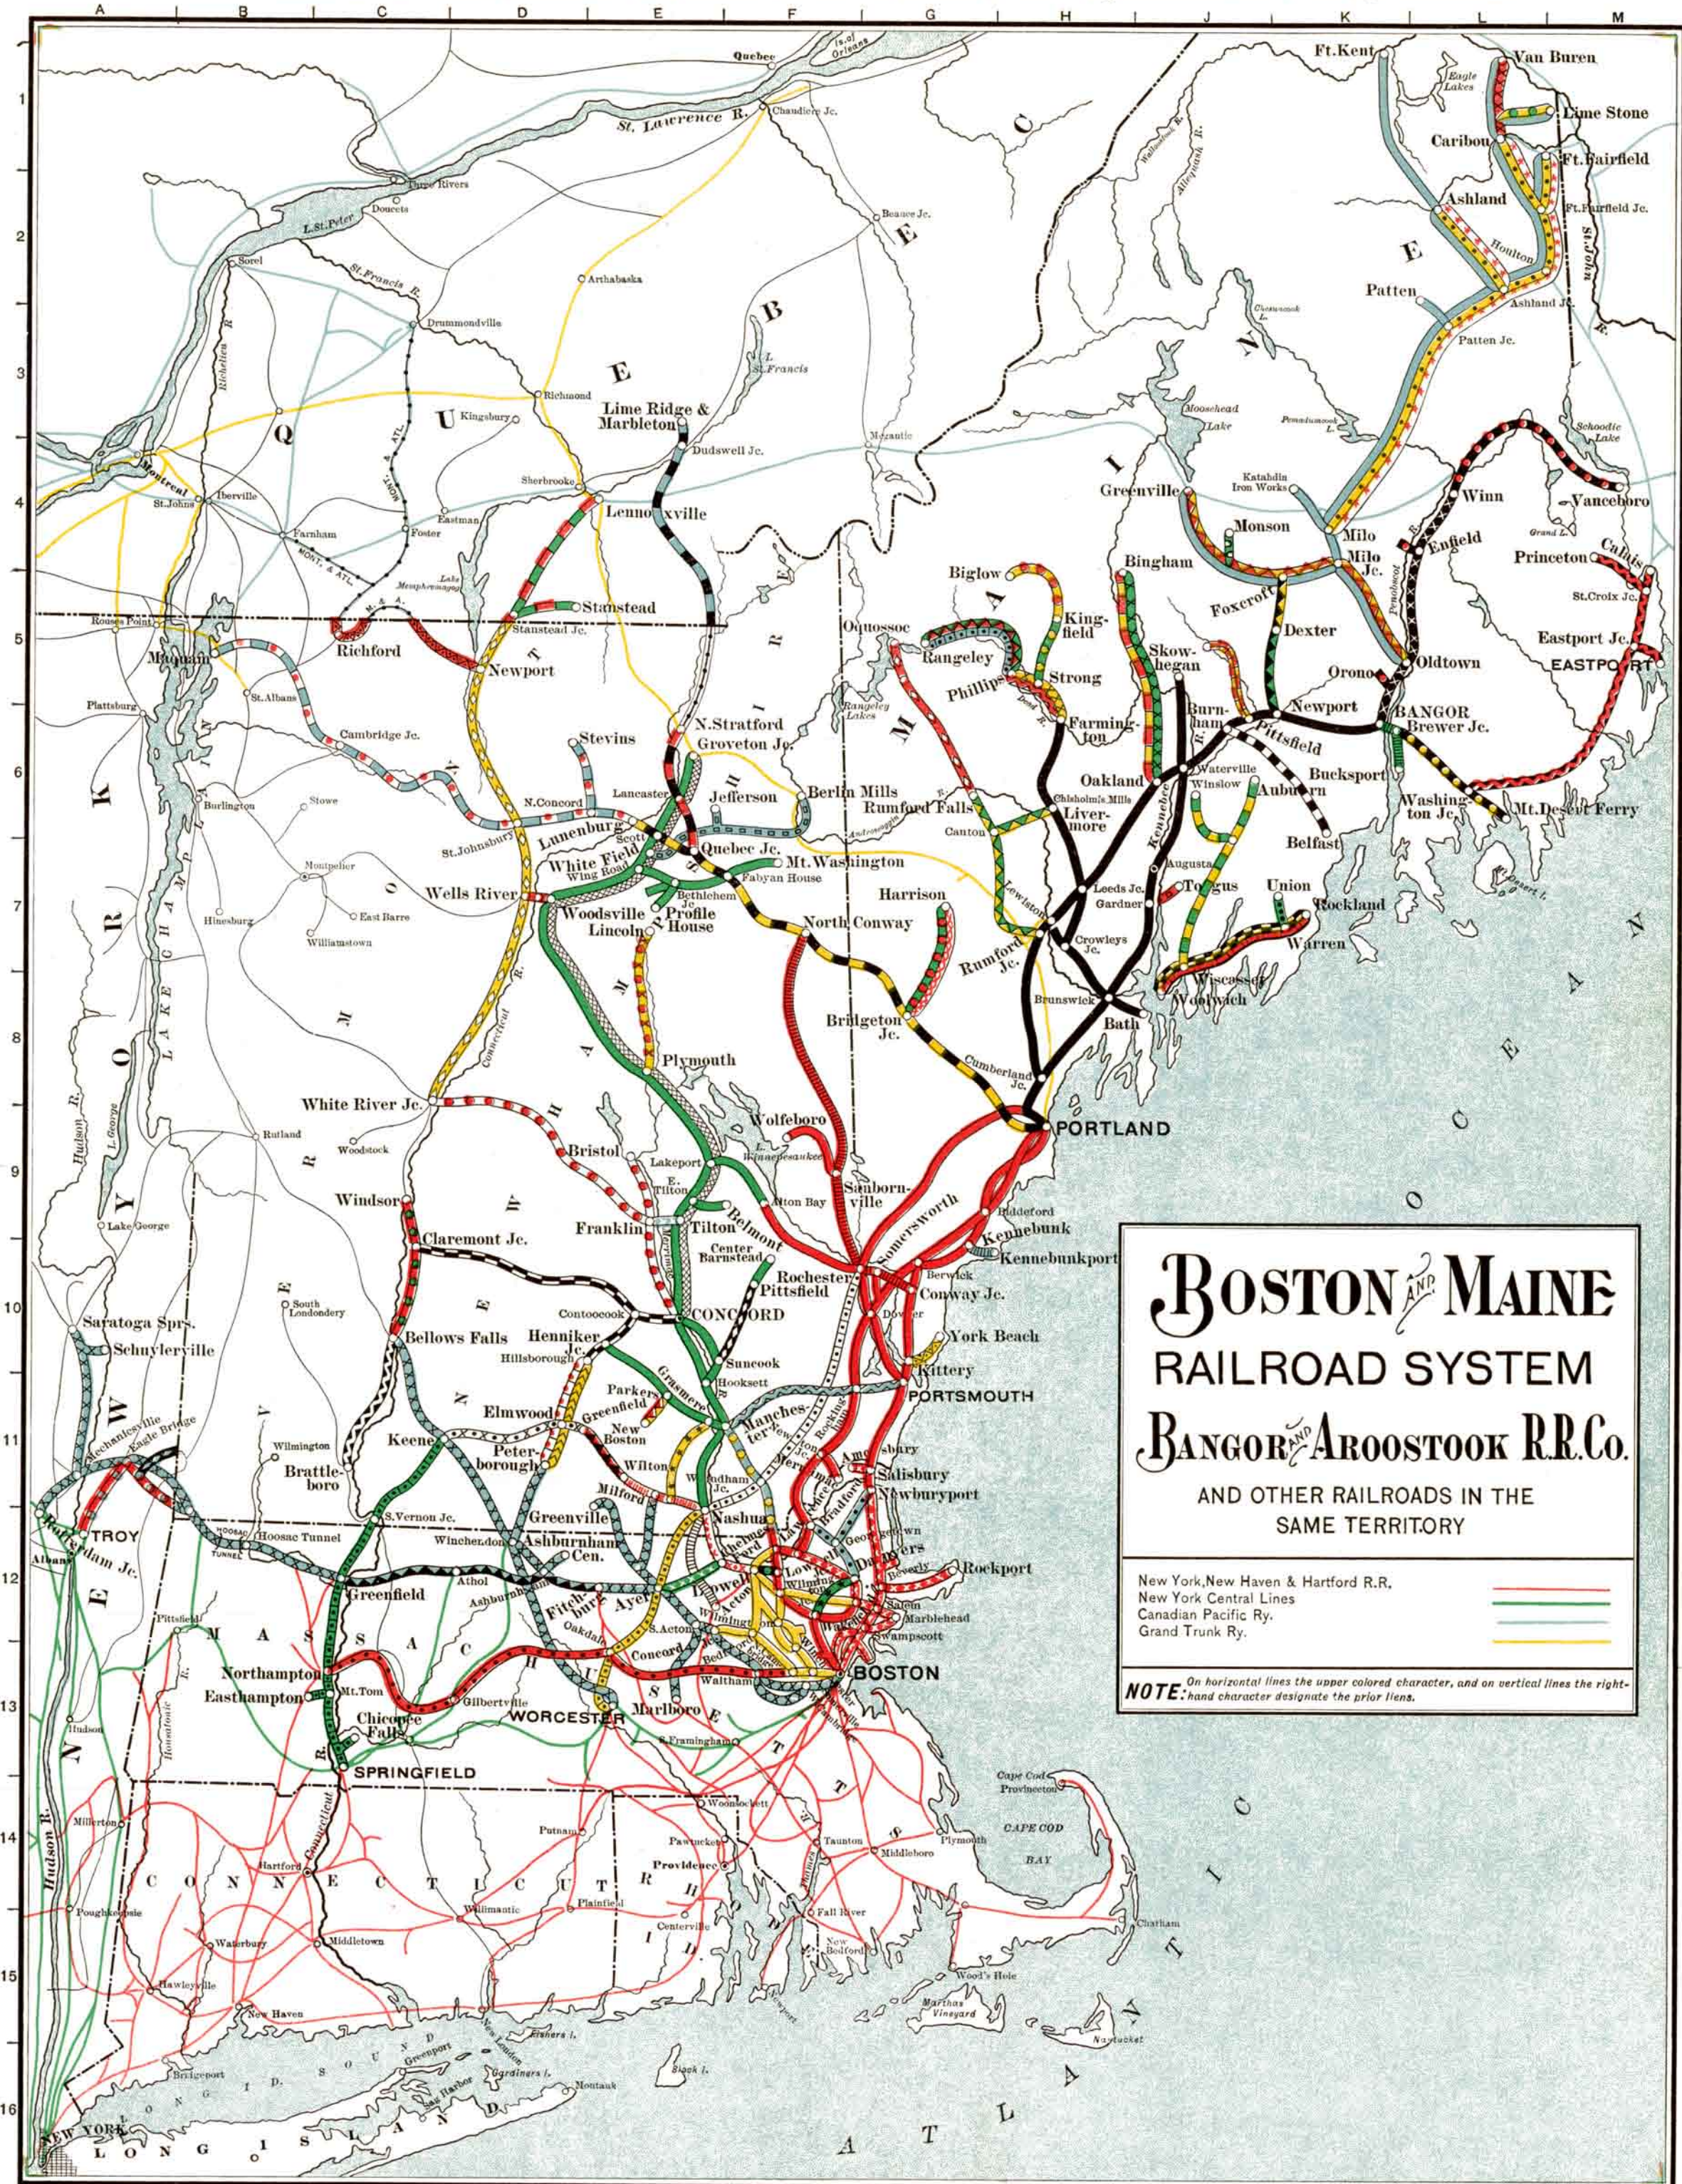

WHITE & KEMBLE'S ATLAS AND DIGEST OF RAILROAD MORTGAGES

BOSTON AND MAINE
RAILROAD SYSTEM
BANGOR AND AROOSTOOK R.R. Co.
 AND OTHER RAILROADS IN THE
 SAME TERRITORY

New York, New Haven & Hartford R.R. —
 New York Central Lines —
 Canadian Pacific Ry. —
 Grand Trunk Ry. —

NOTE: On horizontal lines the upper colored character, and on vertical lines the right-hand character designate the prior liens.