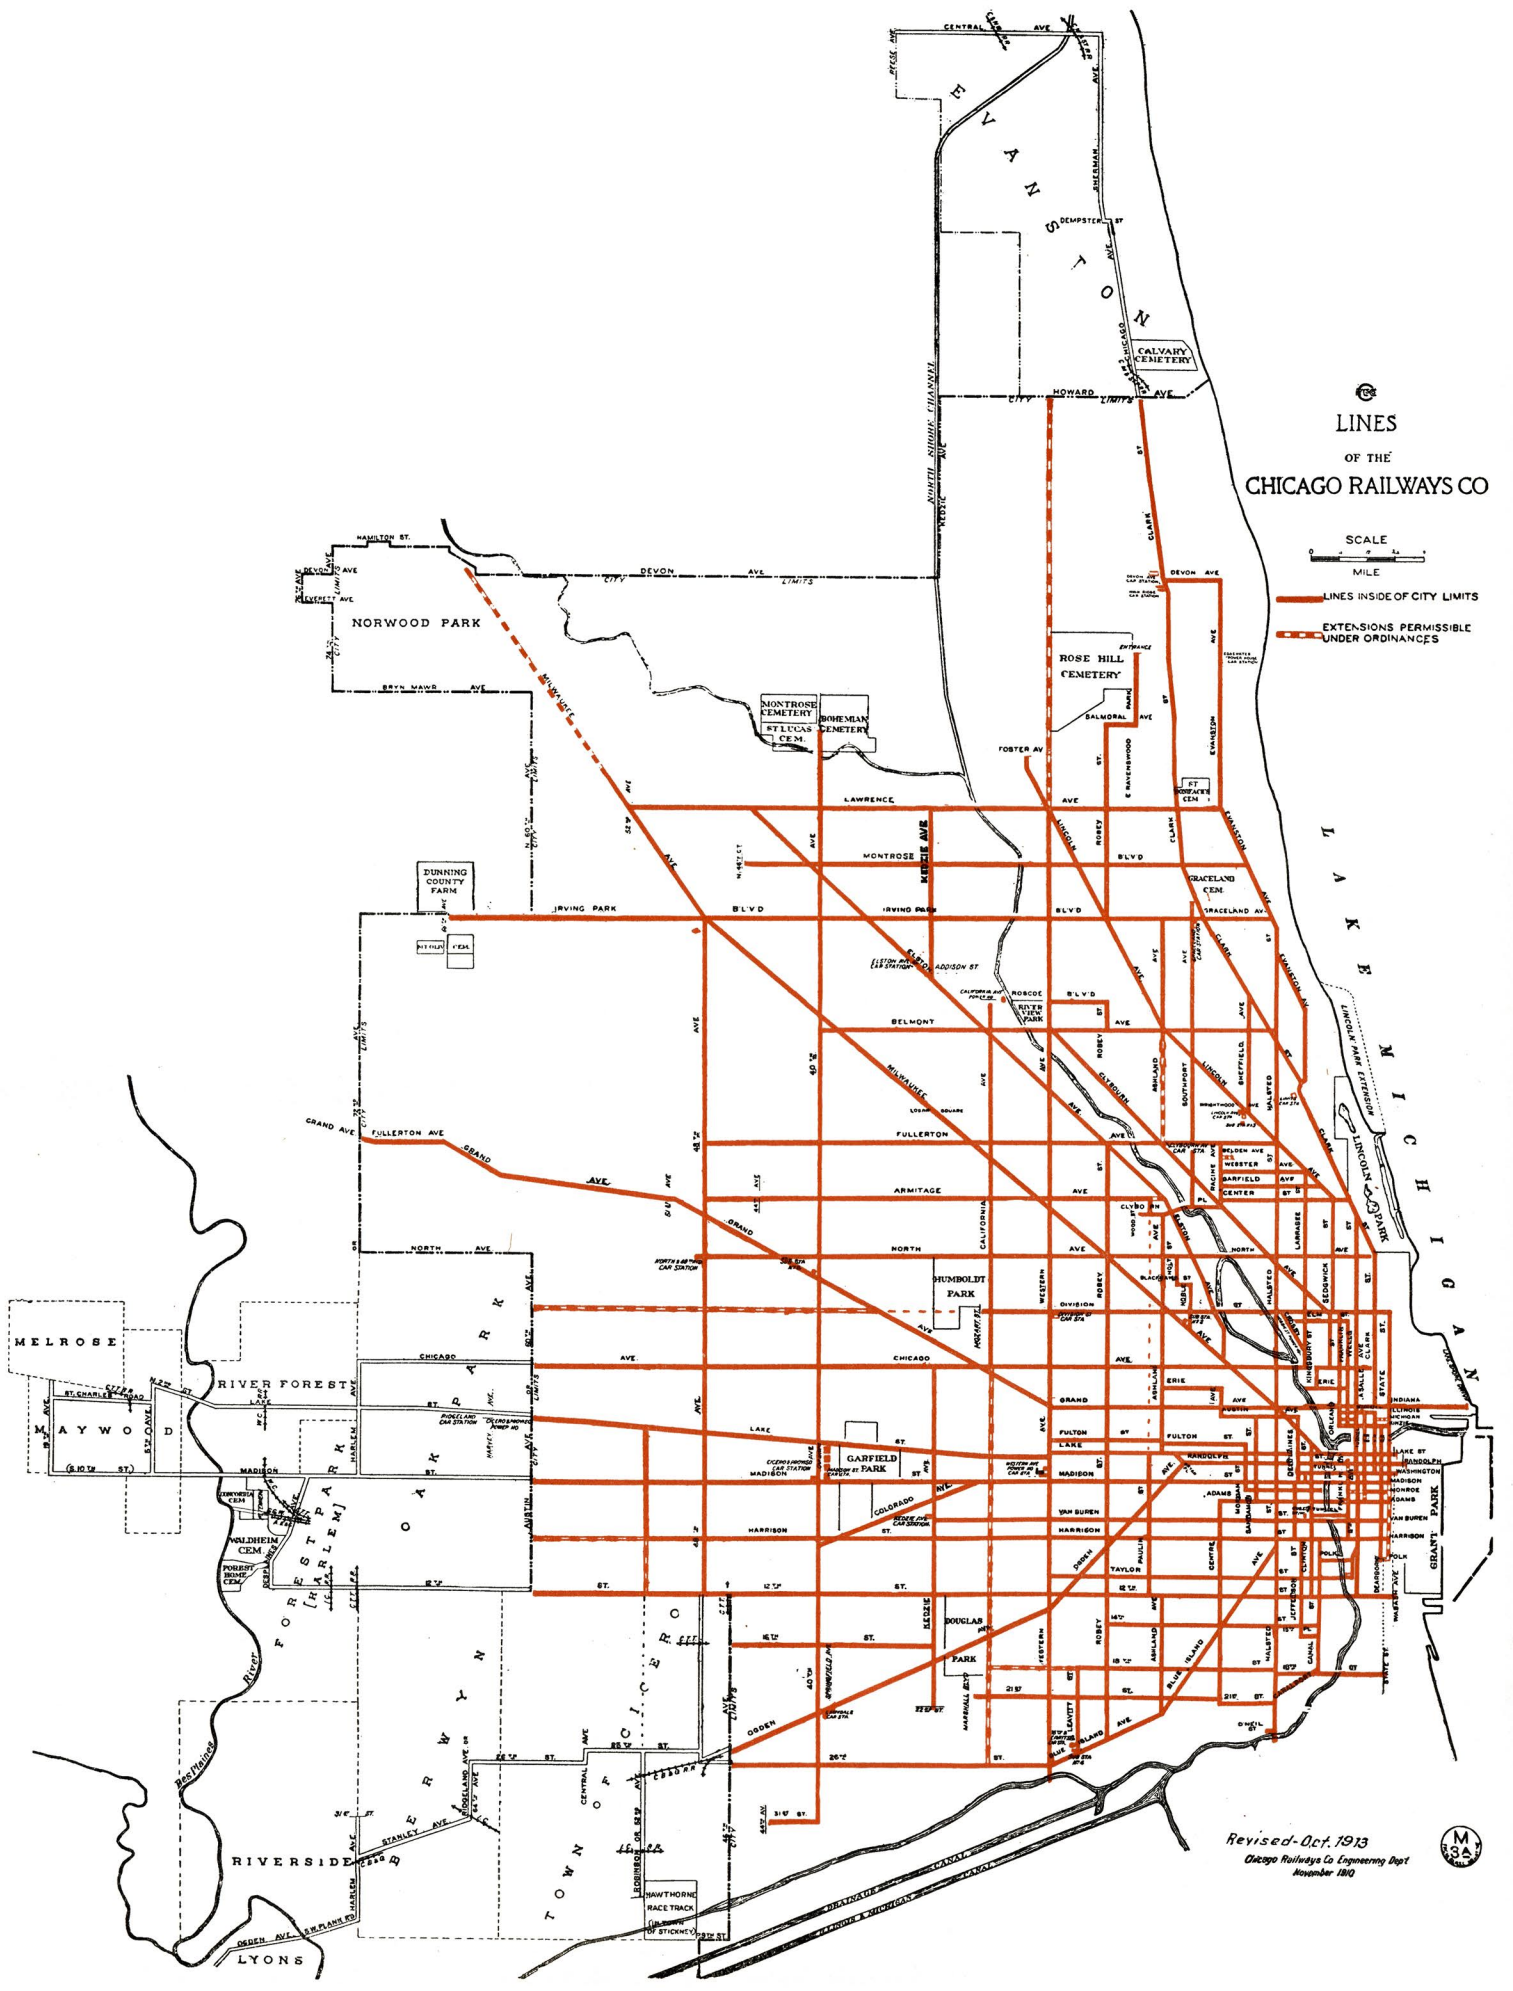

LINES
OF THE
CHICAGO RAILWAYS CO

- LINES INSIDE OF CITY LIMITS
- - - EXTENSIONS PERMISSIBLE UNDER ORDINANCES

Revised-Oct. 1913
Chicago Railways Co Engineering Dept
November 1910